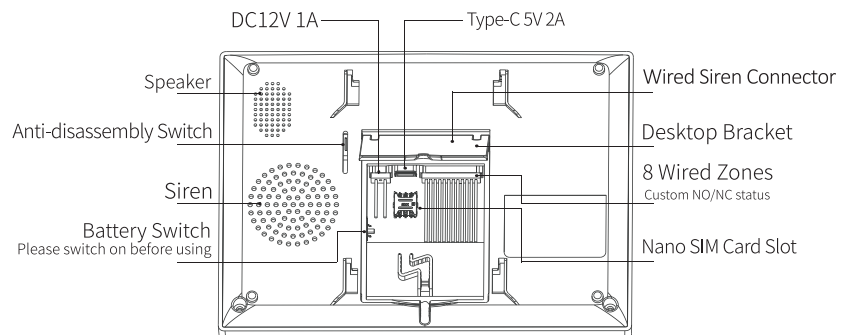

- 7-inch IPS full-color display
- 5000mAh Libattery, standby time is 32 hrs
- 1024X600 high resolution screen
- Wireless connection + 8 wired zones
- Type-C power port + 2 pin 12V power input slot for project installation
- Louder siren
- Support up to 200 accessories
- Two-way calls function
- 5 groups of preset alarm calls
- Low battery alarm
- Support anti-dismantling alarm
- Support Smart Life APP
- Support Amazon Alexa
- Support Google Assistant
- 600MHz high-speed smart chip
- Built-in 5 languages

### Technical Parameter

• Power supply	DC12V 1A external cable
	DC5V 2A Type-C USB
• Built-in battery	3.7V 5000mAh lithium battery
• Working power consumption	<5W
• Working temperature	-10°C~+50°C
• Relative humidity	<95% (no condensation)
• Wireless parameters	433Mhz & 868MHz
• WiFi	2.412Ghz to 2.484Ghz < 20dBm
• Bluetooth Working frequency	2402MHz to 2480MHz < 20dBm
• Wired Defense Zone	8
• Mobile standard	2G
• WiFi standard	IEEE802.11b/g/n 2.4GHz
• Product size	183×135×18mm

### Led Connector

Color	Panel status
Red	Alarming
Yellow	Armed
Green	Disarmed

Flashing	Panel status
Yellow/Green	Delay Arming
Red/Green	Delay Alarming