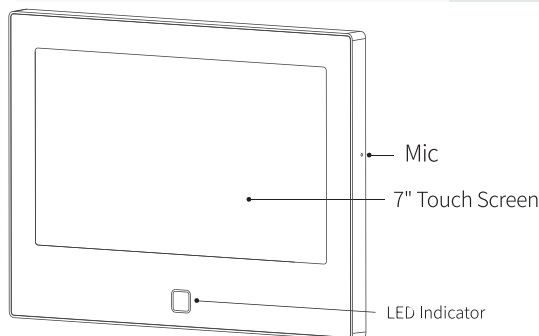

Examples of accessories

Smart Security Panel Kit