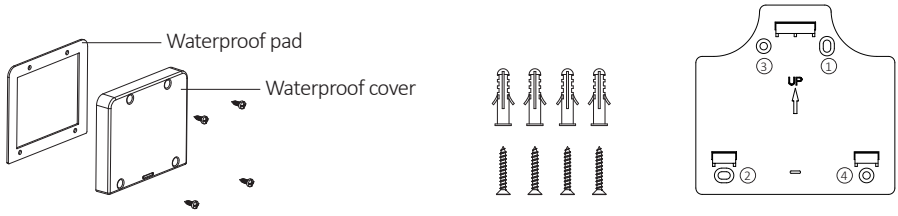

V. Installation

5.1 Parts List