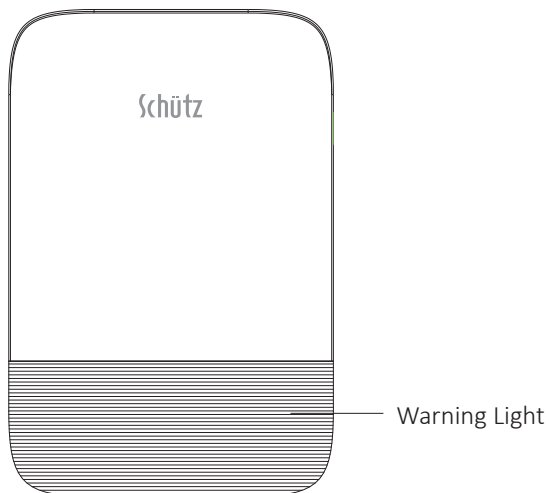

III.Appearance Design