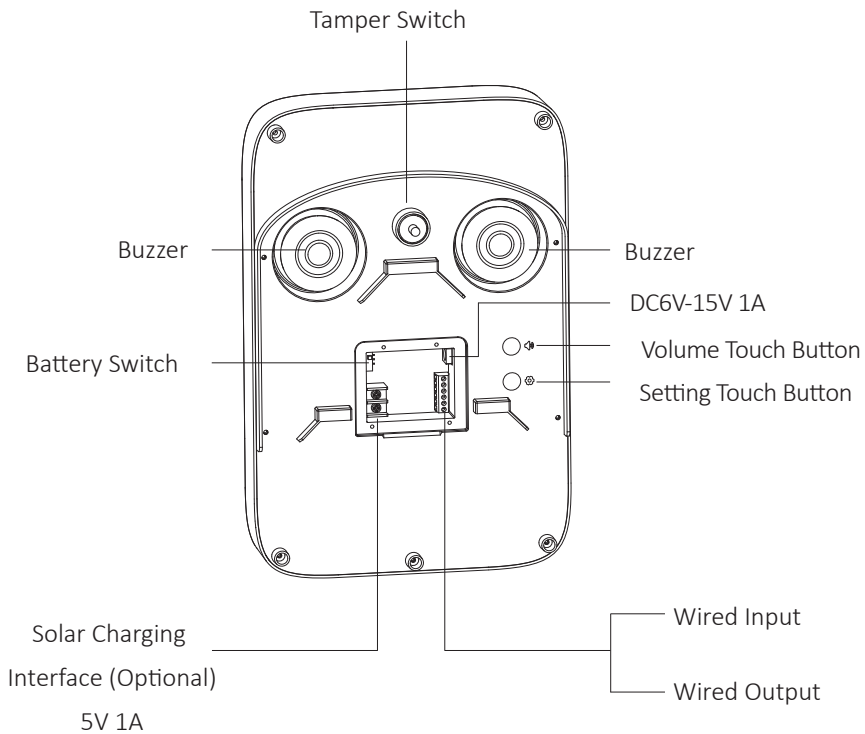

III.Appearance Design